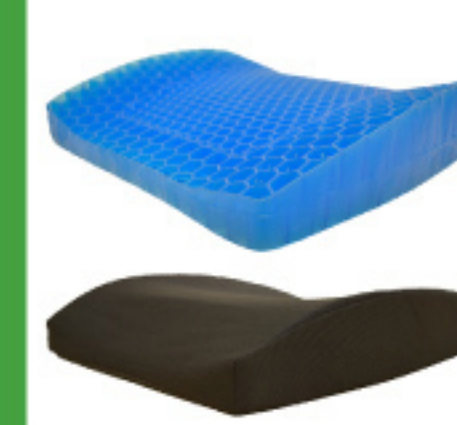

COSMOZERO STRETCH LUMBAR SUPPORT CUSHION

New product in the popular Cosmo Zero series

This highly versatile cushion can be used as a lumbar support for chairs or as a support cushion for stretching.